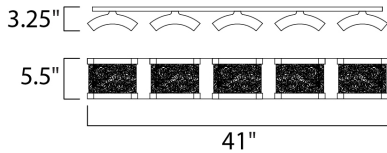

**MEASUREMENTS**

DIMENSION : 41" W x 5.5" H x 3.25" Ext  
 HANGING WEIGHT : 26 lb

**LAMPING**

INPUT VOLTAGE : 120V  
 LUMENS : 3,400 Rated  
 BULB : 1 x 5W LED AC Integrated , 50W Total  
 BULB INCLUDED : (Integrated)  
 DIMMABLE : Electronic Low Voltage (ELV)  
 CRI : 90+ CRI  
 COLOR\_TEMP : 3000K