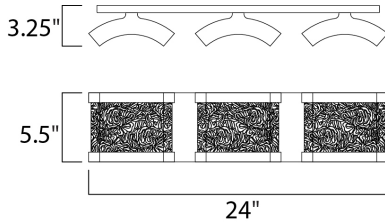

PRODUCT DESCRIPTION

The curl of heavy Piastra glass is framed by Polished Chrome supports, Available in multiple configurations, this vanity is sure to make a statement in any environment, be it bath or corridor.

MEASUREMENTS

DIMENSION : 24" W x 5.5" H x 3.25" Ext
 BACK PLATE :
 HANGING WEIGHT : 15 lb

LAMPING

INPUT VOLTAGE : 120V
 LUMENS : 2,040 Rated
 BULB : 6 x 5W LED AC Integrated , 30W Total
 BULB INCLUDED : (Integrated)
 DIMMABLE : Electronic Low Voltage (ELV)
 CRI : 90+ CRI
 COLOR_TEMP : 3000K