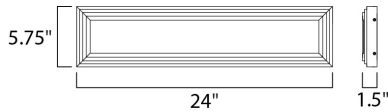

MEASUREMENTS

DIMENSION : 24" W x 5.75" H x 1.5" Ext
 HANGING WEIGHT : 11.73 lb

LAMPING

INPUT VOLTAGE : 25-38V
 LUMENS : 1,170 Rated
 BULB : 2 x 13W LED PCB Integrated , 26W Total
 BULB INCLUDED : (Integrated)
 DIMMABLE : Triac CL
 CRI : 90+ CRI
 COLOR_TEMP : 3000K