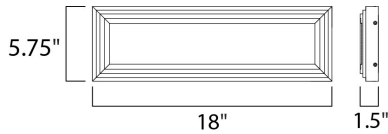

MEASUREMENTS

DIMENSION : 18" W x 5.75" H x 1.5" Ext
 HANGING WEIGHT : 7.06 lb

LAMPING

INPUT VOLTAGE : 25-38V
 LUMENS : 720 Rated
 BULB : 2 x 8W LED PCB , 16W Total
 BULB INCLUDED : (Included)
 DIMMABLE : Triac CL
 CRI : 90+ CRI
 COLOR_TEMP : 3000K