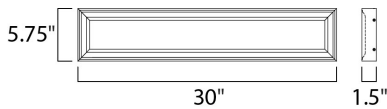

PRODUCT DESCRIPTION

This low profile picture frame vanity light features an aluminum extrusion finished in your choice of Polished Nickel or Bronze and an edge lit LED technology which is even illumination and excellent color rendering.

MEASUREMENTS

DIMENSION : 30" W x 5.75" H x 1.5" Ext
HANGING WEIGHT : 15.94 lb

LAMPING

LUMENS : 1,050 Rated
BULB : 2 x 15W LED PCB Integrated , 30W Total
BULB INCLUDED : (Integrated)
DIMMABLE : Triac CL
CRI : 90+ CRI
COLOR_TEMP : 3000K