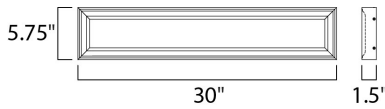

**PRODUCT DESCRIPTION**

This low profile picture frame vanity light features an aluminum extrusion finished in your choice of Polished Nickle or Bronze and an edge lit LED technology which is even illumination and excellent color rendering.

**MEASUREMENTS**

DIMENSION : 30" W x 5.75" H x 1.5" Ext  
 HANGING WEIGHT : 15.94 lb

**LAMPING**

INPUT VOLTAGE : V  
 LUMENS : 1,350 Rated  
 BULB : 2 x 15W LED PCB Integrated , 30W Total  
 BULB INCLUDED : (Integrated)  
 DIMMABLE : Triac CL  
 CRI : 90+ CRI  
 COLOR\_TEMP : 3000K