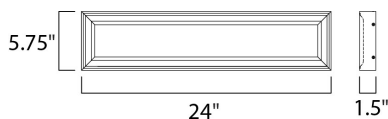

PRODUCT DESCRIPTION

This low profile picture frame vanity light features an aluminum extrusion finished in your choice of Polished Nickel or Bronze and an edge lit LED technology which is even illumination and excellent color rendering.

MEASUREMENTS

DIMENSION : 24" W x 5.75" H x 1.5" Ext
 HANGING WEIGHT : 11.73 lb

LAMPING

LUMENS : 910 Rated
 BULB : 2 x 13W LED PCB , 26W Total
 BULB INCLUDED : (Included)
 DIMMABLE : Triac CL
 CRI : 90+ CRI
 COLOR_TEMP : 3000K