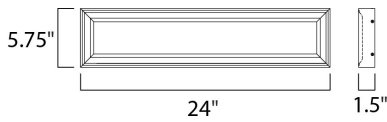

PRODUCT DESCRIPTION

This low profile picture frame vanity light features an aluminum extrusion finished in your choice of Polished Nickle or Bronze and an edge lit LED technology which is even illumination and excellent color rendering.

MEASUREMENTS

DIMENSION : 24" W x 5.75" H x 1.5" Ext
HANGING WEIGHT : 11.73 lb

LAMPING

INPUT VOLTAGE : V
LUMENS : 1,170 Rated
BULB : 2 x 13W LED PCB Integrated , 26W Total
BULB INCLUDED : (Integrated)
DIMMABLE : Triac CL
CRI : 90+ CRI
COLOR_TEMP : 3000K