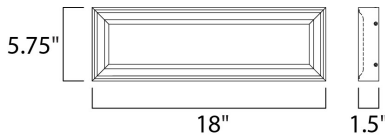

PRODUCT DESCRIPTION

This low profile picture frame vanity light features an aluminum extrusion finished in your choice of Polished Nickel or Bronze and an edge lit LED technology which is even illumination and excellent color rendering.

MEASUREMENTS

DIMENSION : 18" W x 5.75" H x 1.5" Ext
 HANGING WEIGHT : 7.06 lb

LAMPING

INPUT VOLTAGE : V
 LUMENS : 720 Rated
 BULB : 2 x 8W LED PCB Integrated , 16W Total
 BULB INCLUDED : (Integrated)
 DIMMABLE : Triac CL
 CRI : 90+ CRI
 COLOR_TEMP : 3000K