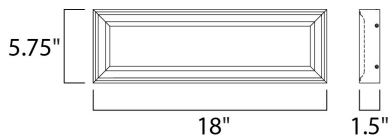

**PRODUCT DESCRIPTION**

This low profile picture frame vanity light features an aluminum extrusion finished in your choice of Polished Nickel or Bronze and an edge lit LED technology which is even illumination and excellent color rendering.

**MEASUREMENTS**

DIMENSION : 18" W x 5.75" H x 1.5" Ext  
 HANGING WEIGHT : 7.06 lb

**LAMPING**

INPUT VOLTAGE : V  
 LUMENS : 720 Rated  
 BULB : 2 x 8W LED PCB Integrated , 16W Total  
 BULB INCLUDED : (Integrated)  
 DIMMABLE : Triac CL  
 CRI : 90+ CRI  
 COLOR\_TEMP : 3000K