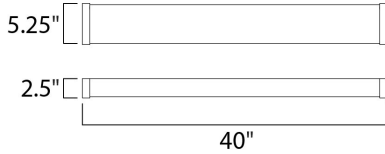

PRODUCT DESCRIPTION

A box of Clear glass surrounds an edge lit LED panel which is framed in Polished Chrome metal. The Clear glass is trimmed on both ends with heavy gauge metal caps. The edge lit panel provides even light distribution while maintaining a high lumen per watt ratio.

MEASUREMENTS

DIMENSION : 40" W x 5.25" H x 2.5" Ext
 BACK PLATE : 39" W x 4.5" H
 HANGING WEIGHT : 17.6 lb

LAMPING

INPUT VOLTAGE : 120V
 LUMENS : 2,200 Rated (1,287 Del.)
 BULB : 1 x 40W LED LED , 40W Total
 BULB INCLUDED : (Integrated)
 DIMMABLE : Triac CL
 CRI : 90+ CRI
 COLOR_TEMP : 3000K