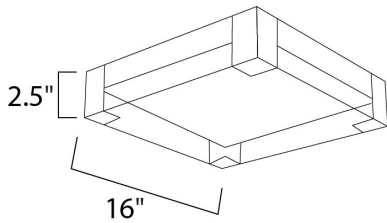

PRODUCT DESCRIPTION

A box of Clear glass surrounds an edge lit LED panel which is framed in Polished Chrome metal. The Clear glass is trimmed on both ends with heavy gauge metal caps. The edge lit panel provides even light distribution while maintaining a high lumen per watt ratio.

MEASUREMENTS

DIMENSION : 16" L x 16" W x 2.5" H
 BACK PLATE : 16" W x 16" H
 HANGING WEIGHT : 10.32 lb

LAMPING

INPUT VOLTAGE : V
 LUMENS : 2,250 Rated
 BULB : 4 x 8W LED PCB , 32W Total
 BULB INCLUDED : (Included)
 DIMMABLE : Triac CL
 CRI : 90+ CRI
 COLOR_TEMP : 3000K