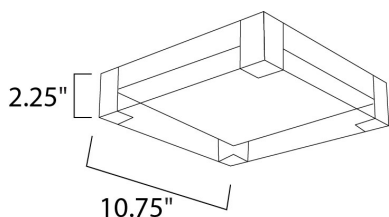

PRODUCT DESCRIPTION

A box of Clear glass surrounds an edge lit LED panel which is framed in Polished Chrome metal. The Clear glass is trimmed on both ends with heavy gauge metal caps. The edge lit panel provides even light distribution while maintaining a high lumen per watt ratio.

MEASUREMENTS

DIMENSION : 10.75" L x 10.75" W x 2.25" H
 BACK PLATE : 10.75" W x 10.75" H
 HANGING WEIGHT : 8.54 lb

LAMPING

LUMENS : 420 Rated
 BULB : 4 x 6W LED PCB , 24W Total
 BULB INCLUDED : (Included)
 DIMMABLE : Triac CL
 CRI : 90+ CRI
 COLOR_TEMP : 3000K