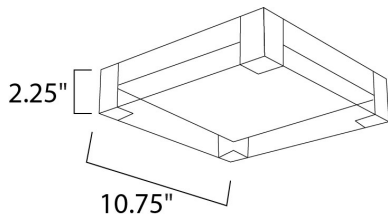

PRODUCT DESCRIPTION

A box of Clear glass surrounds an edge lit LED panel which is framed in Polished Chrome metal. The Clear glass is trimmed on both ends with heavy gauge metal caps. The edge lit panel provides even light distribution while maintaining a high lumen per watt ratio.

MEASUREMENTS

DIMENSION : 10.75" L x 10.75" W x 2.25" H
 BACK PLATE : 10.75" W x 10.75" H
 HANGING WEIGHT : 8.54 lb

LAMPING

LUMENS : 420 Rated
 BULB : 4 x 6W LED PCB Integrated , 24W Total
 BULB INCLUDED : (Integrated)
 DIMMABLE : Triac CL
 CRI : 90+ CRI
 COLOR_TEMP : 3000K