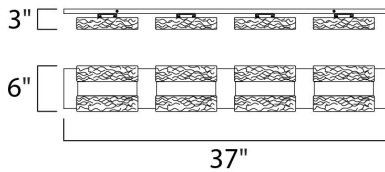

PRODUCT DESCRIPTION

Blocks of piastra style Iceberg glass sparkle and shimmer from the high powered LEDs concealed inside Polished Chrome metal supports. Not only is useful light directed down, additional light is cast indirectly upwards and into the room for even and soft illumination.

MEASUREMENTS

DIMENSION : 37" W x 6" H x 3" Ext
 BACK PLATE : 9.5" W x 4.5" H
 HANGING WEIGHT : 22.55 lb

LAMPING

INPUT VOLTAGE : 120V
 LUMENS : 3,355 Rated (1,964 Del.)
 BULB : 8 x 5W LED AC Integrated , 40W Total
 BULB INCLUDED : (Integrated)
 DIMMABLE : Electronic Low Voltage (ELV)
 CRI : 90+ CRI
 COLOR_TEMP : 3000K
 LIGHTING_DIRECTION : Up/Down