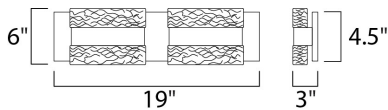

MEASUREMENTS

DIMENSION : 19" W x 6" H x 3" Ext
 BACK PLATE : 19" W x 4.5" H
 HANGING WEIGHT : 14 lb

LAMPING

INPUT VOLTAGE : 120V
 LUMENS : 1,595 Rated (934 Del.)
 BULB : 4 x 5W LED AC Integrated , 20W Total
 BULB INCLUDED : (Integrated)
 DIMMABLE : Electronic Low Voltage (ELV)
 CRI : 90+ CRI
 COLOR_TEMP : 3000K
 LIGHTING_DIRECTION : Up/Down