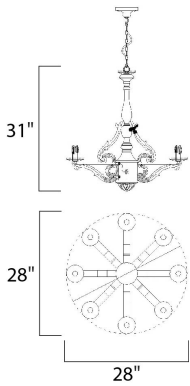

MEASUREMENTS

DIMENSION : 27" W x 31" H

HANGING WEIGHT : 11.79 lb

LAMPING

INPUT VOLTAGE : 120V

BULB : 8 x 40W Incandescent E12 Candelabra , 320W Total

BULB INCLUDED : (Not Included)

DIMMABLE :