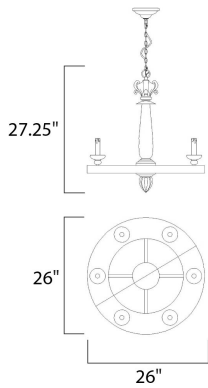

MEASUREMENTS

DIMENSION : 26" W x 28" H

HANGING WEIGHT : 14.88 lb

LAMPING

INPUT VOLTAGE : 120V

BULB : 6 x 40W Incandescent E12 Candelabra , 240W Total

BULB INCLUDED : (Not Included)

DIMMABLE :