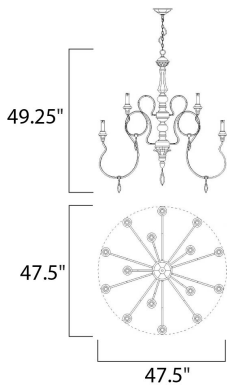

FINISHES OPTION

 Senora Wood (SW)

MATERIAL

Wood, Steel

RATINGS

Dry Location

ADDITIONAL

OPERATING TEMPERATURE:
-20°C (-4°F), 40°C (104°F)

MEASUREMENTS

DIMENSION : 46" W x 52" H

HANGING WEIGHT : 26.57 lb

LAMPING

INPUT VOLTAGE : 120V

BULB : 15 x 40W Incandescent E12 Candelabra , 600W Total

BULB INCLUDED : (Not Included)

Always consult a qualified electrician before installing any lighting product.