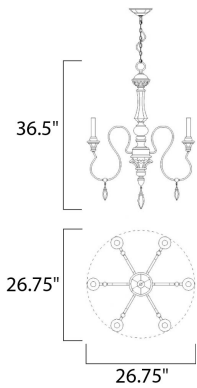

MEASUREMENTS

DIMENSION : 30" L x 30" W x 38" H

HANGING WEIGHT : 10.8 lb

LAMPING

INPUT VOLTAGE : 120V

BULB : 6 x 40W Incandescent E12 Candelabra , 240W Total

BULB INCLUDED : (Not Included)

DIMMABLE :