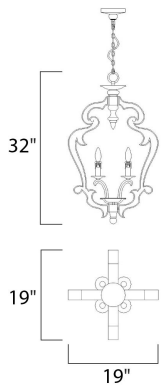

MEASUREMENTS

DIMENSION : 19.5" L x 19.5" W x 32" H

HANGING WEIGHT : 13.88 lb

LAMPING

INPUT VOLTAGE : 120V

BULB : 4 x 40W Incandescent E12 Candelabra , 160W Total

BULB INCLUDED : (Not Included)

DIMMABLE : Yes