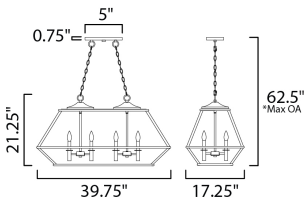

**MEASUREMENTS**

- DIMENSION : 39.75" L x 17.25" W x 21.25" H
- MAX OAH : 62.5" OAH
- CANOPY : 5" W x 0.75" H x 11" L
- HANGING WEIGHT : 16.5 lb

**LAMPING**

- INPUT VOLTAGE : 120V
- BULB : 8 x 60W Incandescent E12 Candelabra , 480W Total
- BULB INCLUDED : (Not Included)
- DIMMABLE : Yes