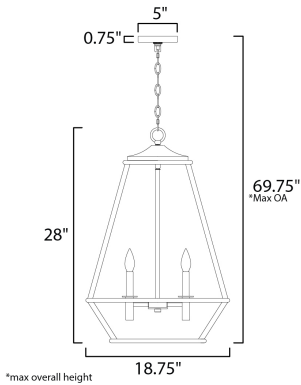

**MEASUREMENTS**

- DIMENSION : 18.75" L x 18.75" W x 28" H
- MAX OAH : 69.75" OAH
- CANOPY : 5" W x 0.75" H x 5" L
- HANGING WEIGHT : 9.9 lb

**LAMPING**

- INPUT VOLTAGE : 120V
- BULB : 4 x 60W Incandescent E12 Candelabra , 240W Total
- BULB INCLUDED : (Not Included)
- DIMMABLE : Yes