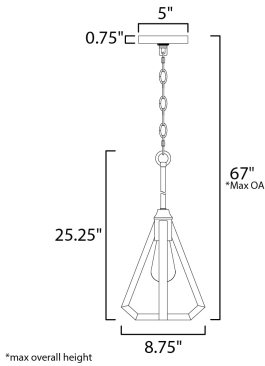

MEASUREMENTS

- DIMENSION : 8.75" L x 8.75" W x 25.25" H
- MAX OAH : 67" OAH
- CANOPY : 5" W x 0.75" H x 5" L
- HANGING WEIGHT : 3.96 lb

LAMPING

- INPUT VOLTAGE : 120V
- BULB : 1 x 60W Incandescent E26 Medium , 60W Total
- BULB INCLUDED : (Not Included)
- DIMMABLE : Yes