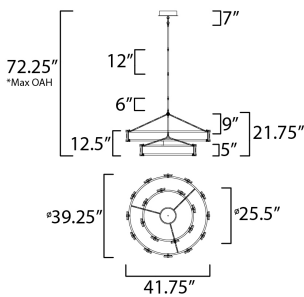

*max overall height

MEASUREMENTS

DIMENSION : 41.75" L x 41.75" W x 21.75" H
 MAX OAH : 72.25" OAH
 CANOPY : 7.75" W x 1.5" H x 7.75" L
 HANGING WEIGHT : 42.9 lb

LAMPING

INPUT VOLTAGE : 120-277V
 LUMENS : 5,300 Rated (4,000 Del.)
 BULB : 2 x 3.8W LED PCB Integrated , 76W Total
 BULB INCLUDED : (Integrated)
 DIMMABLE : ELV
 CRI : 90 CRI
 COLOR_TEMP : 3000K