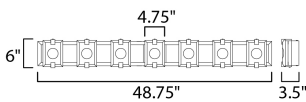

**MEASUREMENTS**

DIMENSION : 48.75" L 6" H x 3.5" Ext  
 BACK PLATE : 4.75" W x 5" H x 3" HCO  
 HANGING WEIGHT : 13.002 lb

**LAMPING**

INPUT VOLTAGE : 120V  
 LUMENS : 2,730 Rated (2,530 Del.)  
 BULB : 7 x 6W LED PCB Integrated , 42W Total  
 BULB INCLUDED : (Integrated)  
 DIMMABLE : ELV  
 CRI : 90 CRI  
 COLOR\_TEMP : 3000K