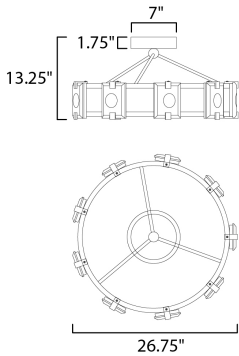

MEASUREMENTS

DIMENSION : 26.75" L x 26.75" W x 13.25" H
 CANOPY : 7" W x 1.75" H x 7" L
 HANGING WEIGHT : 19.558 lb

LAMPING

INPUT VOLTAGE : 120-277V
 LUMENS : 3,535 Rated (2,430 Del.)
 BULB : 9 x 6W LED PCB Integrated , 54W Total
 BULB INCLUDED : (Integrated)
 DIMMABLE : ELV
 CRI : 90 CRI
 COLOR_TEMP : 3000K