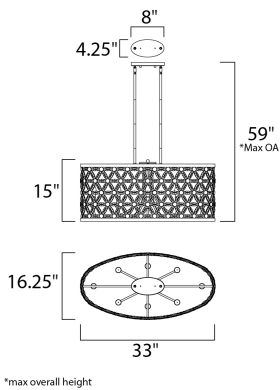

PRODUCT DESCRIPTION

Petals of Beveled Crystal create a brilliant display housed in a Polished Nickel frame. This elegant collection spans many design genres from modern to traditional and will enhance a wide variety of room decor.

MEASUREMENTS

DIMENSION : 33" L x 16.25" W x 15" H
 MAX OAH : 59" OAH
 CANOPY : 8" L
 HANGING WEIGHT : 28.77003 lb
 WIRE LENGTH : 120"

LAMPING

INPUT VOLTAGE : 120V
 BULB : 8 x 60W Incandescent E12 Candelabra , 480W Total
 BULB INCLUDED : (Not Included)
 DIMMABLE : Yes