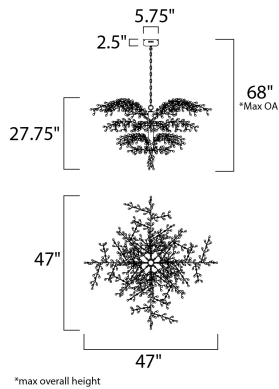

MEASUREMENTS

DIMENSION : 47" L x 47" W x 27.75" H
 MAX OAH : 68" OAH
 CANOPY : 5.75" W x 2.5" H x 5.75" L
 HANGING WEIGHT : 36.3 lb
 WIRE LENGTH : 120"

LAMPING

INPUT VOLTAGE : 120V
 LUMENS : 1,320 Rated
 BULB : 12 x 1.2W LED 12V G4 , 14W Total
 BULB INCLUDED : (Included)
 DIMMABLE : Electronic Low Voltage (ELV)
 CRI : 80+ CRI
 COLOR_TEMP : 3000K