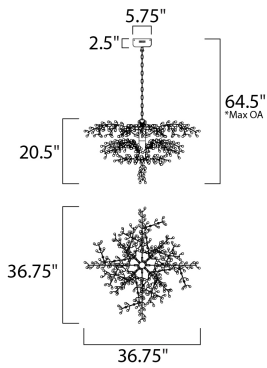

LAMPING

INPUT VOLTAGE : 120V
LUMENS : 880 Rated
BULB : 8 x 1.2W LED 12V G4 , 10W Total
BULB INCLUDED : (Included)
DIMMABLE : Electronic Low Voltage (ELV)
CRI : 80+ CRI
COLOR_TEMP : 3000K

*max overall height

Always consult a qualified electrician before installing any lighting product.