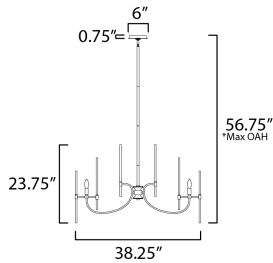

**PRODUCT DESCRIPTION**

The composition of Clear glass rods are elegantly supported by thin radial arms of staggered lengths to create an iridescent motif that is truly Divine. Finished in Polished Nickel or Heritage Brass, the simplicity of this design delivers a crisp lighting fixture that works in a multitude of interior aesthetics from contemporary to traditional. Available in pendant, chandelier, and wall sconce configurations.

**MEASUREMENTS**

DIMENSION : 38.25" L x 38.25" W x 23.75" H  
 MAX OAH : 56.75" OAH  
 CANOPY : 6" W x 0.75" H x 6" L  
 HANGING WEIGHT : 14 lb

**LAMPING**

INPUT VOLTAGE : 120V  
 BULB : 8 x 60W Incandescent E12 Candelabra , 480W Total  
 BULB INCLUDED : (Not Included)  
 DIMMABLE : Y

\*max overall height

**FINISHES OPTION**

-  Heritage (HR)
-  Polished Nickel (PN)

**GLASS**

Clear CL

**MATERIAL**

Steel, Glass

**RATINGS**