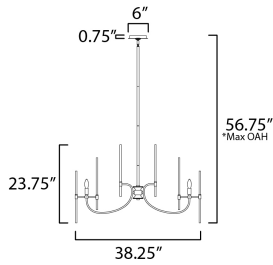

**PRODUCT DESCRIPTION**

The composition of Clear glass rods are elegantly supported by thin radial arms of staggered lengths to create an iridescent motif that is truly Divine. Finished in Polished Nickel or Heritage Brass, the simplicity of this design delivers a crisp lighting fixture that works in a multitude of interior aesthetics from contemporary to traditional. Available in pendant, chandelier, and wall sconce configurations.

**MEASUREMENTS**

DIMENSION : 38.25" L x 38.25" W x 23.75" H  
 MAX OAH : 56.75" OAH  
 CANOPY : 6" W x 0.75" H x 6" L  
 HANGING WEIGHT : 14 lb

**LAMPING**

INPUT VOLTAGE : 120V  
 BULB : 8 x 60W Incandescent E12 Candelabra , 480W Total  
 BULB INCLUDED : (Not Included)  
 DIMMABLE : Y

\*max overall height

**FINISHES OPTION**

-  Heritage (HR)
-  Polished Nickel (PN)

**GLASS**

Clear CL

**MATERIAL**

Steel, Glass

**RATINGS**