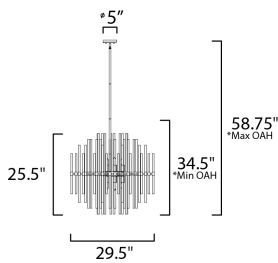

FINISHES OPTION

-  Heritage (HR)
-  Polished Nickel (PN)

GLASS

Clear CL

MATERIAL

Steel, Glass

RATINGS

cETLus
Dry Location

ADDITIONAL

SLOPE: 90
OPERATING TEMPERATURE:
-20°C (-4°F), 40°C (104°F)

MEASUREMENTS

- DIMENSION : 28.5" L x 28.5" W x 25.5" H
- MAX OAH : 59" OAH
- CANOPY : 5" W x 0.75" H x 5" L
- HANGING WEIGHT : 26.4 lb