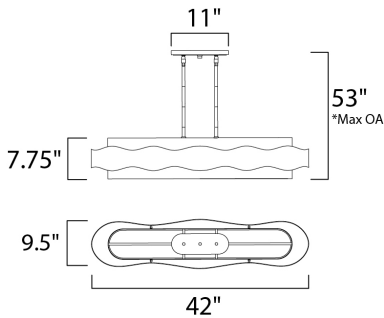

*max overall height

MEASUREMENTS

DIMENSION : 42" L x 9.5" W x 7.75" H
 MAX OAH : 53" OAH
 CANOPY : 4" W x 0.75" H x 11" L
 HANGING WEIGHT : 28.93 lb

LAMPING

INPUT VOLTAGE : V
 BULB : 5 x 60W Incandescent E12 Candelabra , 300W Total
 BULB INCLUDED : (Not Included)
 DIMMABLE : Yes