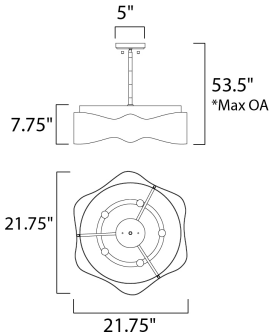

*max overall height

MEASUREMENTS

- DIMENSION : 21.75" L x 21.75" W x 7.75" H
- MAX OAH : 53.5" OAH
- CANOPY : 5" W x 1" H x 5" L
- HANGING WEIGHT : 20.02 lb

LAMPING

- INPUT VOLTAGE : V
- BULB : 5 x 60W Incandescent E12 Candelabra , 300W Total
- BULB INCLUDED : (Not Included)
- DIMMABLE : Yes