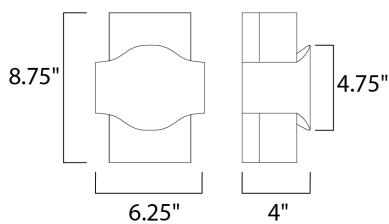

MEASUREMENTS

DIMENSION : 6.25" W x 8.75" H x 4" Ext
 MAX OAH : 4.75" W x 8.75" H
 HANGING WEIGHT : 3.63 lb

LAMPING

LUMENS : 770 Rated
 BULB : 1 x 11W LED AC Integrated , 11W Total
 BULB INCLUDED : (Integrated)
 DIMMABLE : Triac CL
 CRI : 90+ CRI
 COLOR_TEMP : 3000K