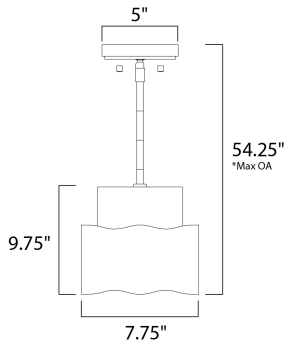

*max overall height

MEASUREMENTS

DIMENSION : 7.75" L x 7.75" W x 9.75" H
 MAX OAH : 54.25" OAH
 CANOPY : 5" W x 1" H x 5" L
 HANGING WEIGHT : 7.26 lb

LAMPING

BULB : 1 x 60W Incandescent E26 Medium , 60W Total
 BULB INCLUDED : (Not Included)
 DIMMABLE : Standard Dimmer