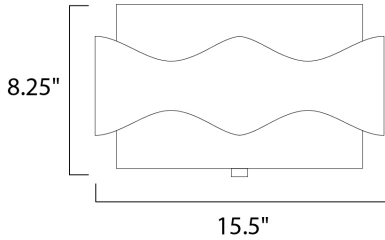

MEASUREMENTS

DIMENSION : 15.5" L x 15.5" W x 8.25" H
 MAX OAH : 8.25" OAH
 CANOPY : 11.5" W x 1.25" H x 11.5" L
 HANGING WEIGHT : 16.28 lb

LAMPING

BULB : 2 x 60W Incandescent E26 Medium , 120W Total
 BULB INCLUDED : (Not Included)
 DIMMABLE : Yes