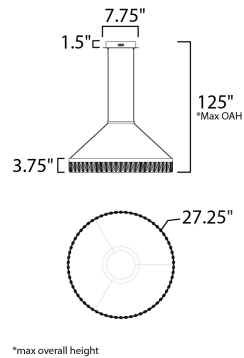

MEASUREMENTS

- DIMENSION : 27.25" W x 14.5" H
- MAX OAH : 185" OAH
- CANOPY : 7.75" W x 1.5" H x 7.75" L
- HANGING WEIGHT : 11.18 lb

LAMPING

- INPUT VOLTAGE : 120V
- LUMENS : 2,900 Rated (2,320 Del.)
- BULB : 1 x 42W LED PCB Integrated , 42W Total
- BULB INCLUDED : (Integrated)
- DIMMABLE : Triac CL
- CRI : 90+ CRI
- COLOR_TEMP : 3000K