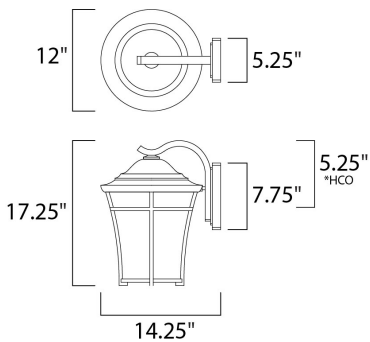

PRODUCT DESCRIPTION

This transitional design in Die Cast aluminum has a remarkable price point. Finished in Copper Oxide with a hand painted Lace glass and two lamping options of both fluorescent and incandescent versions available. Adds additional energy savings and long life.

MEASUREMENTS

- DIMENSION : 12" W x 17.25" H x 14.25" Ext
- BACK PLATE : 5.25" W x 7.75" H x 5.25" HCO
- HANGING WEIGHT : 9.7 lb

LAMPING

- INPUT VOLTAGE : 120V
- BULB : 1 x 60W Incandescent E26 Medium , 60W Total
- BULB INCLUDED : (Not Included)
- DIMMABLE : Yes

FINISHES OPTION

- Copper Oxide (CO)

GLASS

Lace LA

MATERIAL

Aluminum, Glass

RATINGS

cETLus
Wet Location

ADDITIONAL

OPERATING TEMPERATURE:
-20°C (-4°F), 40°C (104°F)

Always consult a qualified electrician before installing any lighting product.