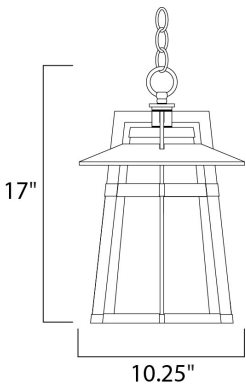

PRODUCT DESCRIPTION

Classic, contemporary style of Die Cast aluminum finished in Adobe features an integral hood and Satin White conical shade, which help cast light in a downward direction.