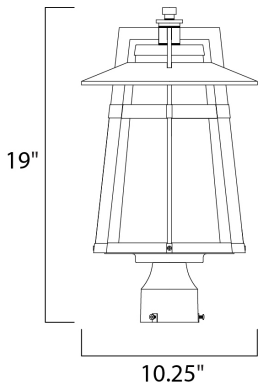

PRODUCT DESCRIPTION

Classic, contemporary style of Die Cast aluminum finished in Adobe features an integral hood and Satin White conical shade, which help cast light in a downward direction.