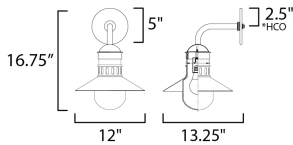

LAMPING

INPUT VOLTAGE : 120V
BULB : 1 x 60W Incandescent E26 Medium , 60W Total
BULB INCLUDED : (Not Included)
DIMMABLE : Y
LIGHTING_DIRECTION : Down