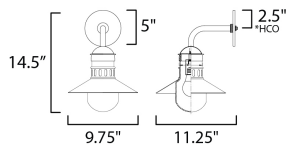

LAMPING

INPUT VOLTAGE : 120V
BULB : 1 x 60W Incandescent E26 Medium , 60W Total
BULB INCLUDED : (Not Included)
DIMMABLE : Y
LIGHTING_DIRECTION : Down