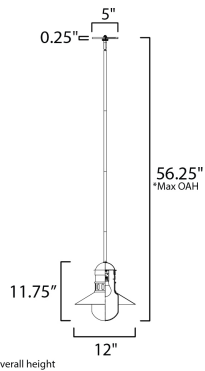

MEASUREMENTS

- DIMENSION : 12" L x 12" W x 11.75" H
- MAX OAH : 56.25" OAH
- CANOPY : 5" W x 0.25" H x 5" L
- HANGING WEIGHT : 4.34 lb

LAMPING

- INPUT VOLTAGE : 120V
- BULB : 1 x 60W Incandescent E26 Medium , 60W Total
- BULB INCLUDED : (Not Included)
- DIMMABLE : Y