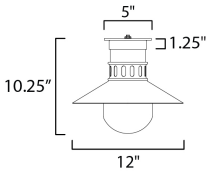

**PRODUCT DESCRIPTION**

Coastally inspired, the wide brimmed aluminum spun shade on this series of outdoor rated sconces, pendants, and flush mounts features a tiered shade design. The ringed separation features a filigree of oval cut outs, whereby a single lamp illuminates the Satin White glass supporting it. The resulting light is dispersed both above and below the spun shade as well as through the patterned filigree. Both modern and classic homes can appreciate this classic design reimaged. The series is available either in Matte Black or a striking Two-Tone Black with Antique Brass.

**MEASUREMENTS**

DIMENSION : 12" L x 12" W x 10.25" H  
 CANOPY : 5" W x 1.25" H x 5" L  
 HANGING WEIGHT : 2.89 lb

**LAMPING**

INPUT VOLTAGE : 120V  
 BULB : 1 x 60W Incandescent E26 Medium , 60W Total  
 BULB INCLUDED : (Not Included)  
 DIMMABLE : Y