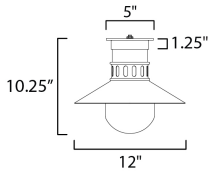

**PRODUCT DESCRIPTION**

Coastally inspired, the wide brimmed aluminum spun shade on this series of outdoor rated sconces, pendants, and flush mounts features a tiered shade design. The ringed separation features a filigree of oval cut outs, whereby a single lamp illuminates the Satin White glass supporting it. The resulting light is dispersed both above and below the spun shade as well as through the patterned filigree. Both modern and classic homes can appreciate this classic design reimagined. The series is available either in Matte Black or a striking Two-Tone Black with Antique Brass.

**MEASUREMENTS**

DIMENSION : 12" L x 12" W x 10.25" H  
 CANOPY : 5" W x 1.25" H x 5" L  
 HANGING WEIGHT : 2.89 lb

**LAMPING**

INPUT VOLTAGE : 120V  
 BULB : 1 x 60W Incandescent E26 Medium , 60W Total  
 BULB INCLUDED : (Not Included)  
 DIMMABLE : Y