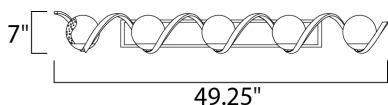

PRODUCT DESCRIPTION

Rectangular metal channel, finished in Black, is meticulously formed in a curl design to create a unique and dramatic design. Clear Seedy glass balls supported by cups of Polished Nickel are strategically positioned to balance out the design.

MEASUREMENTS

DIMENSION : 49.25" W x 7" H x 8" Ext
 BACK PLATE : 28.5" W x 4" H x 2" HCO
 HANGING WEIGHT : 13.27 lb

LAMPING

INPUT VOLTAGE : 120V
 BULB : 5 x 40W Incandescent E12 Candelabra , 200W Total
 BULB INCLUDED : (Not Included)
 DIMMABLE : Yes