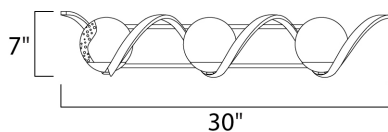

**PRODUCT DESCRIPTION**

Rectangular metal channel, finished in Black, is meticulously formed in a curl design to create a unique and dramatic design. Clear Seedy glass balls supported by cups of Polished Nickel are strategically positioned to balance out the design.

**MEASUREMENTS**

DIMENSION : 30" W x 7" H x 8" Ext  
 BACK PLATE : 4" W x 20.47" H x 2" HCO  
 HANGING WEIGHT : 10.6 lb

**LAMPING**

INPUT VOLTAGE : 120V  
 BULB : 3 x 40W Incandescent E12 Candelabra , 120W Total  
 BULB INCLUDED : (Not Included)  
 DIMMABLE : Yes