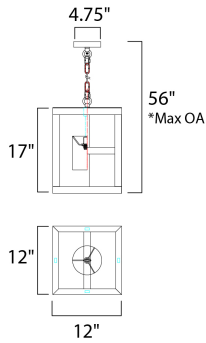

*max overall height

MEASUREMENTS

- DIMENSION : 12" L x 12" W x 17" H
- MAX OAH : 56" OAH
- CANOPY : 4.75" W x 1" H x 4.75" L
- HANGING WEIGHT : 28.88 lb

LAMPING

- BULB : 1 x 60W Incandescent E26 Medium , 60W Total
- BULB INCLUDED : (Not Included)
- DIMMABLE : Yes